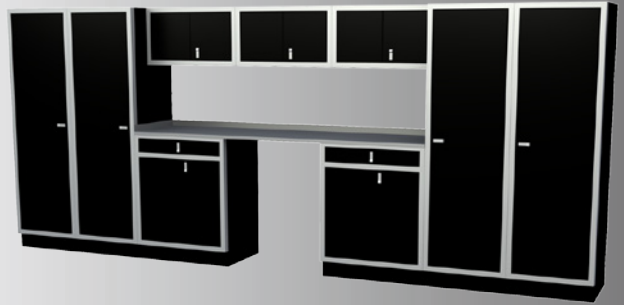

16' PROII™ Garage Combination

PGC016-010

- 4- 792424TK CLOSETS WITH TOE KICK
  With back, bottom, closet pole and shelf
- 2- SD402432TK BASE CABINETS WITH TOE KICK
  AND 4" DRAWER
  With back, bottom and shelf
- 3- 181532 WALL CABINETS - With back and shelf
- 96" 24AL ALUMINUM COUNTER TOP
- 32" 24CB ALUMINUM COUNTER BRACE