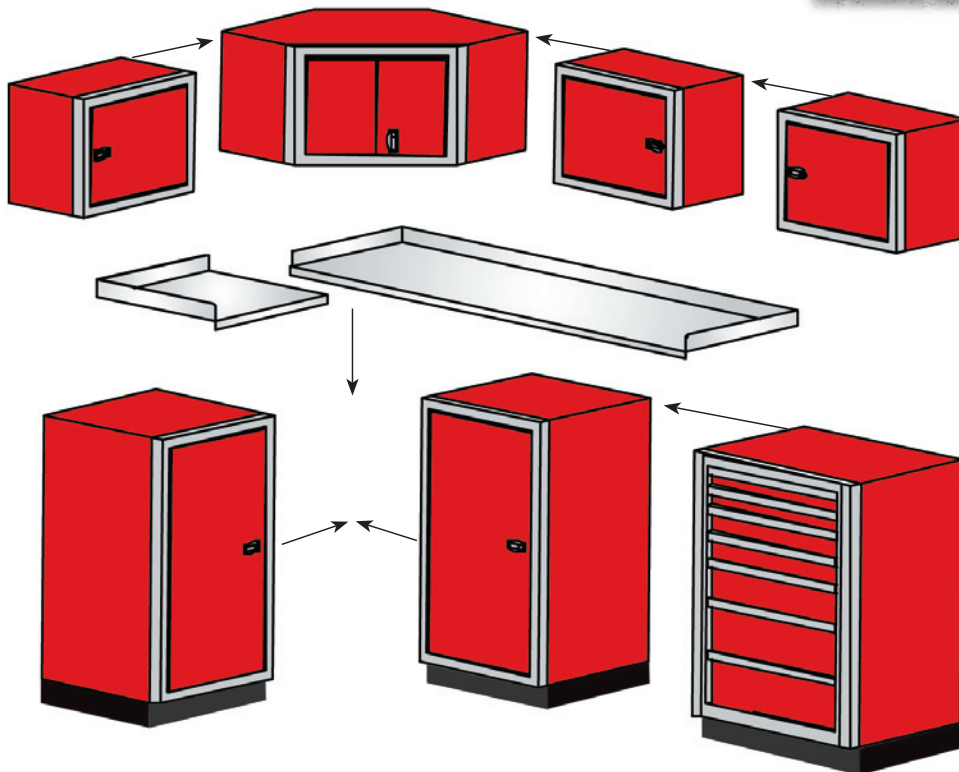

PROII™ ALUMINUM GARAGE CABINET COMBINATIONS

- All cabinets fully enclosed
- Fully assembled for easy installation
- Clear anodized & sealed aluminum front frames
- Chrome textured trigger latches
- All aluminum modular construction
- Fully adjustable shelf system
- High gloss baked enamel finish
- Precision hardware construction

COMBINATIONS INCLUDE:

- One shelf, back and bottom per cabinet
- One clothes hanging pole per closet
- Rigid modular adjustable 4" Toe Kick Riser™
- Solid all aluminum or butcher block countertop as specified

UNLIMITED COMBINATIONS AVAILABLE

- Our garage cabinet combinations are easy to order as configured and save you money!
- Our modular design makes it easy to reconfigure any combination to meet your storage requirements.
- Available in standard colors red, white, blue and black. Custom colors also available.
- Butcher Block, Stainless Steel or Aluminum countertops are available with any combination.