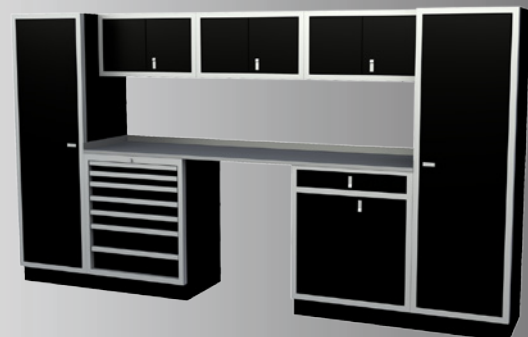

12' PROII™ Garage Combination

PGC012-010

- 2- 792424TK CLOSETS WITH TOE KICK
  With back, bottom, closet pole and shelf
- 1- SD402432TK BASE CABINET WITH TOE KICK AND 4" DRAWER
  With back, bottom and shelf
- 1- 402432DUTK-07A-L DRAWER UNIT WITH TOE KICK & LOCK
- 3- 181532 WALL CABINETS - With back and shelf
- 96" 24AL ALUMINUM COUNTER TOP
- 32" 24CB ALUMINUM COUNTER BRACE